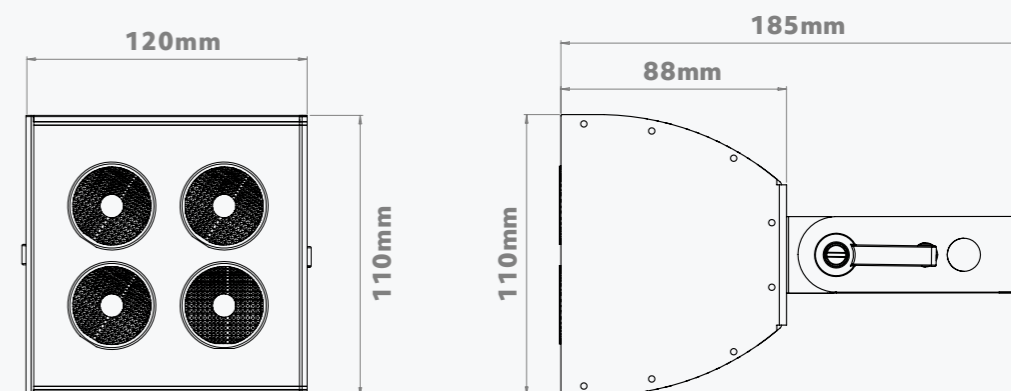

DIMENSIONS